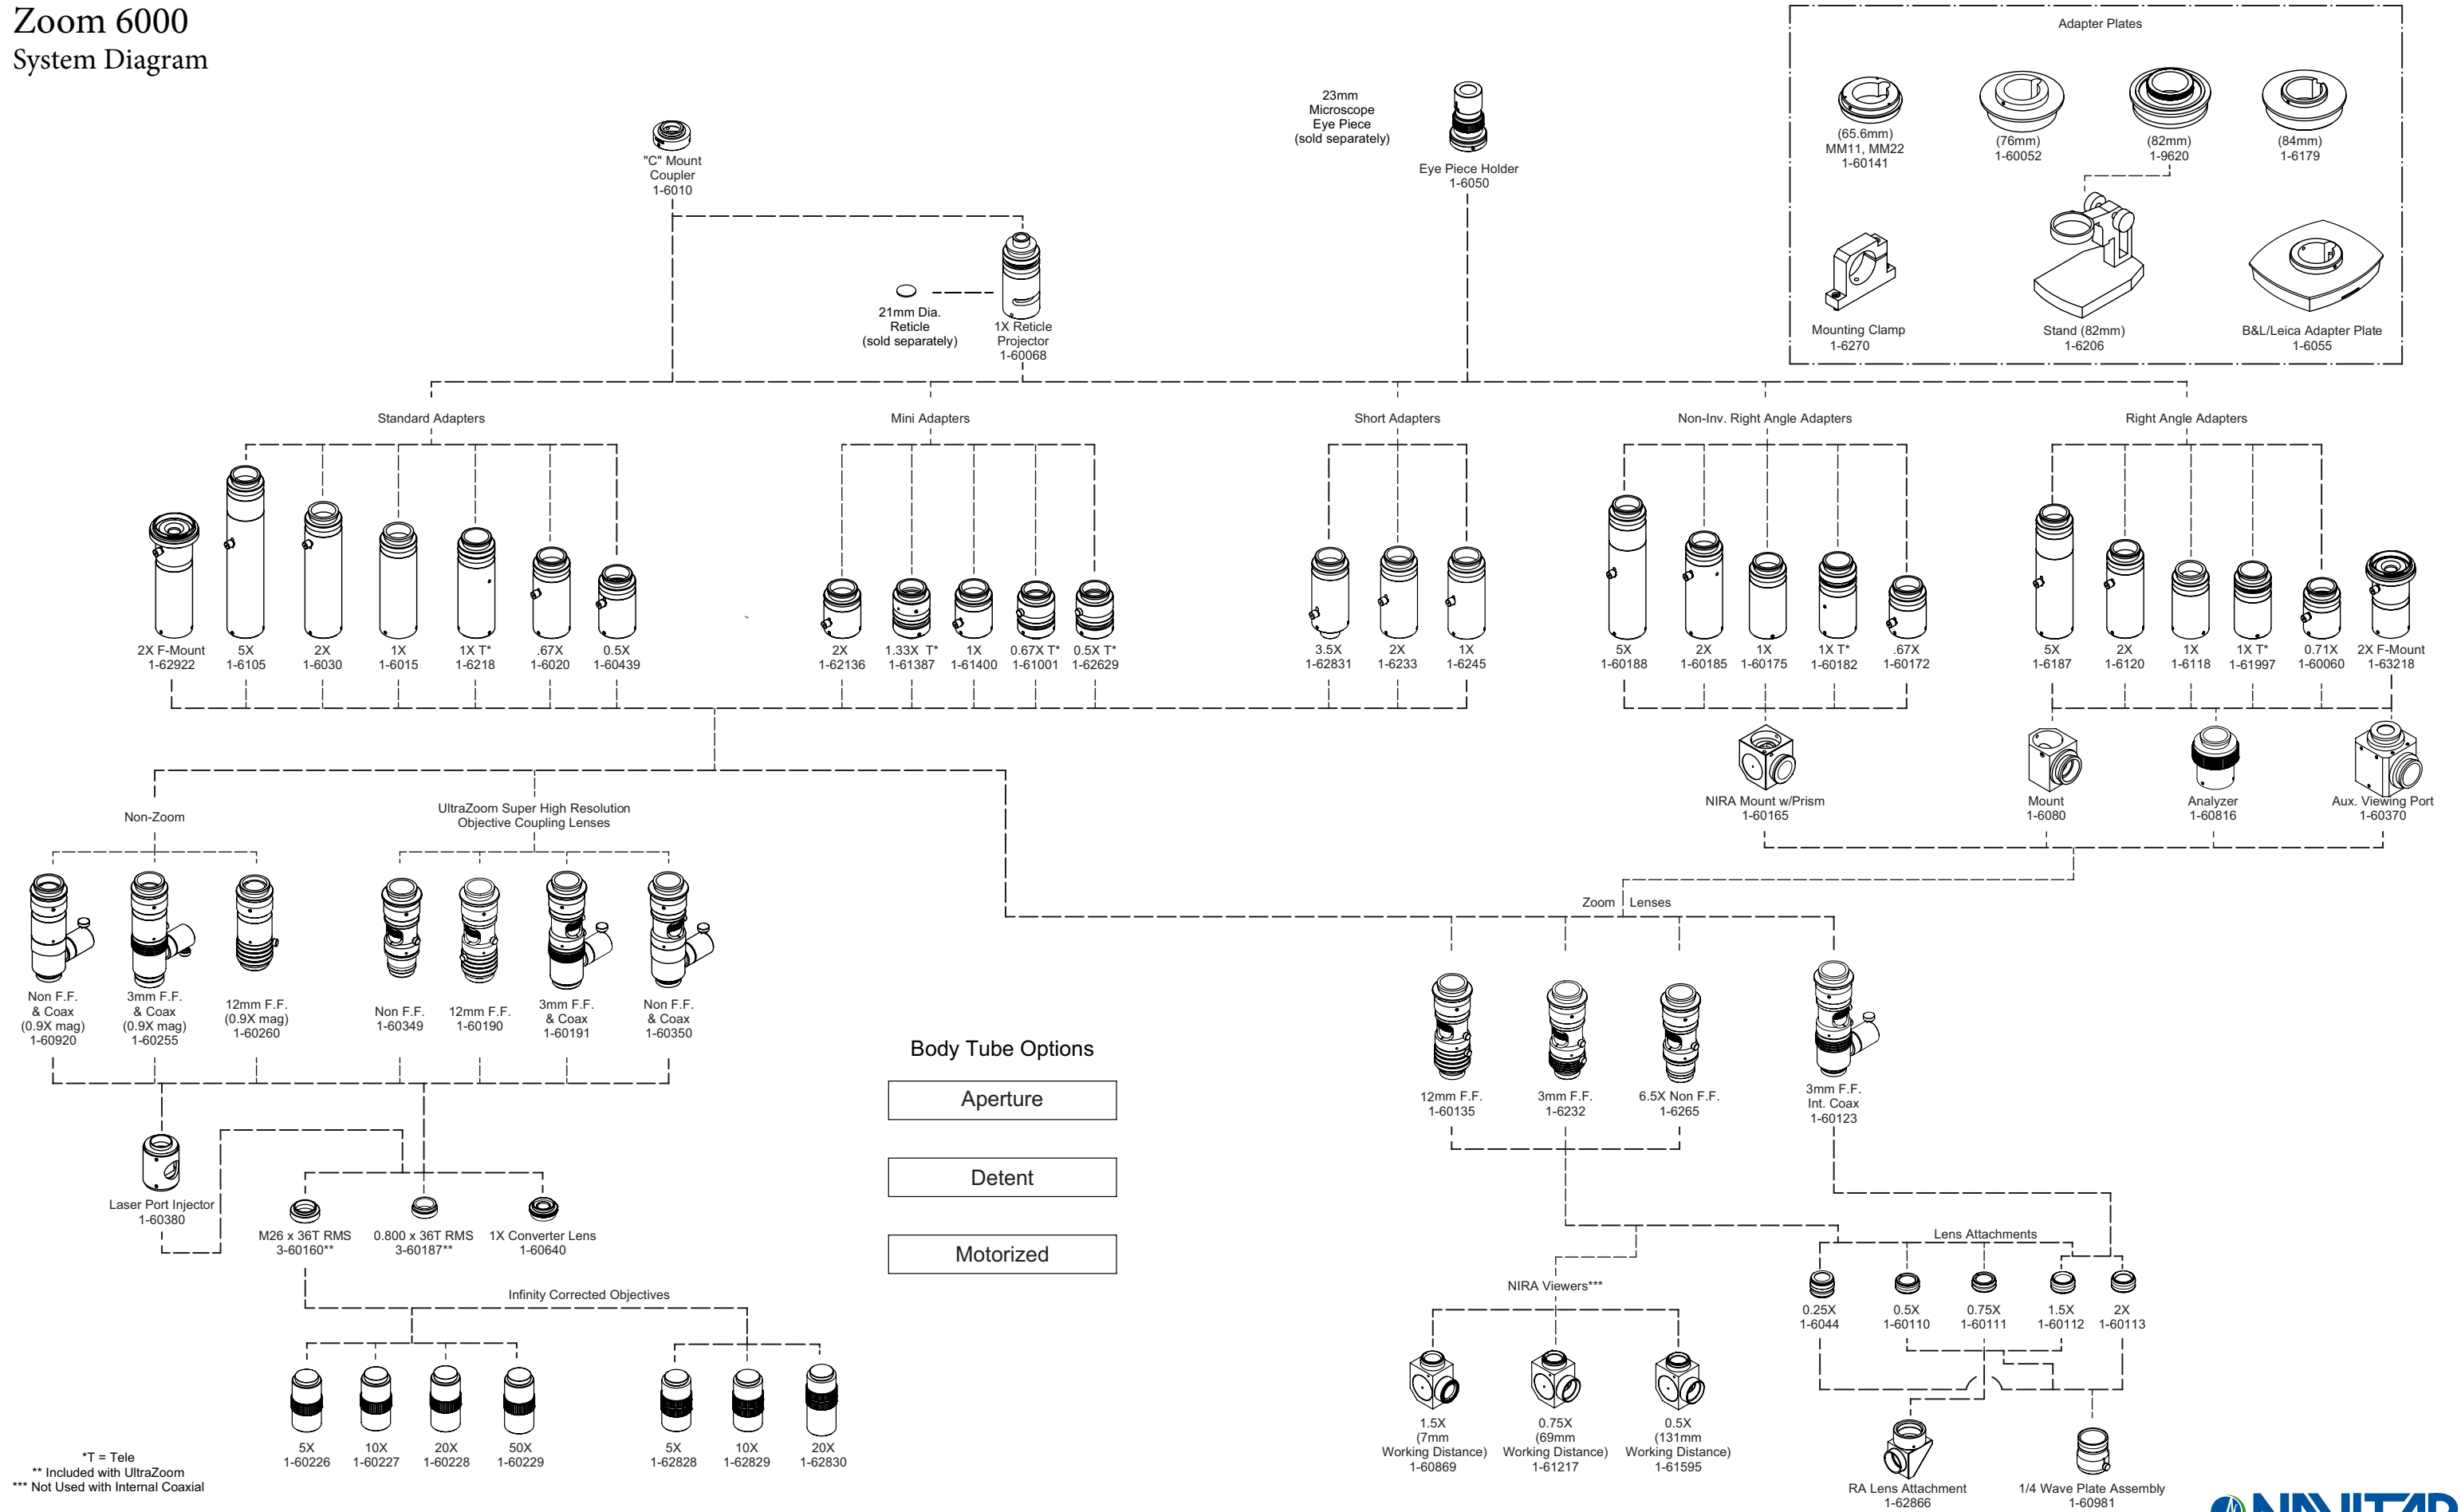

# Zoom 6000 System Diagram

\*T = Tele  
 \*\* Included with UltraZoom  
 \*\*\* Not Used with Internal Coaxial